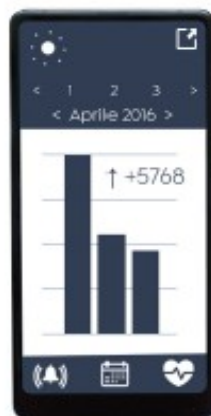

APP

Simple and intuitive for a new approach to rehabilitation.