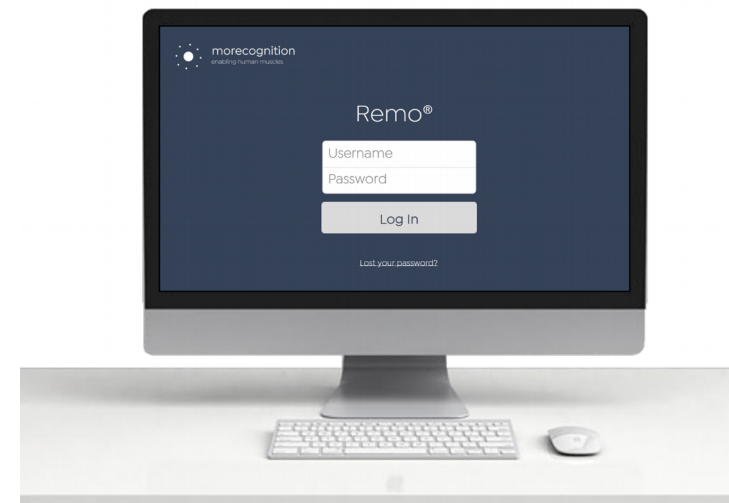

morecognition
enabling human muscles

paolo@morecognition.com
morecognition.com

enabling human muscles

Technology - Remo

SENSOR

Movement and muscle activity detection and interpretation

APP

Simple and intuitive for a new approach to rehabilitation.